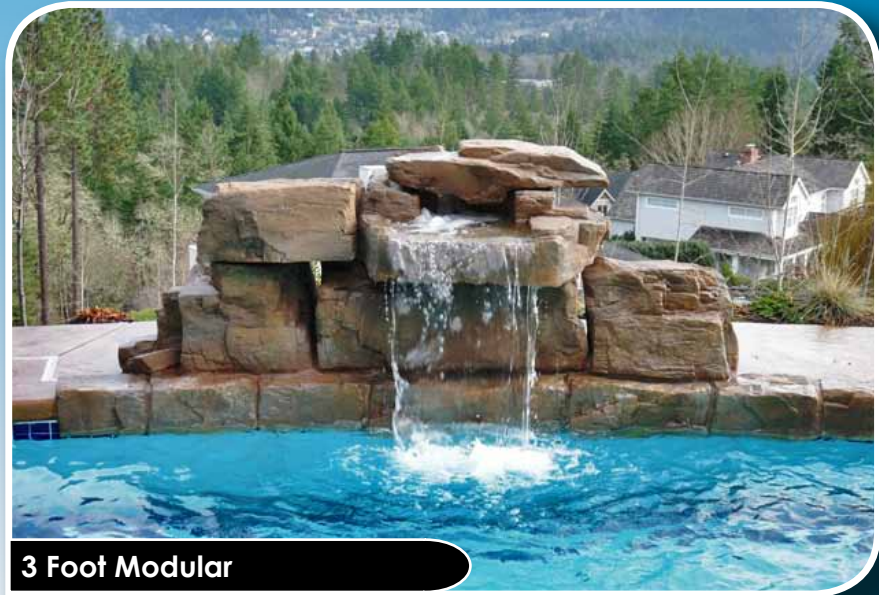

RicoRock®

Having a rock waterfall in your backyard adds a peaceful focus to any pool. RicoRock® is an efficient and affordable way to create a quality artificial rock waterfall. These waterfalls are available in standard styles and are installed using cement mortar for a permanent installation. They have modular pieces so they can be adapted to a variety of settings and are made of concrete for durability. Rico Rock is the faster and better way to build artificial rock waterfalls and they can be installed on all types of pools -- even remodels! Why have a RicoRock® waterfall? Because a pool has to be fun!