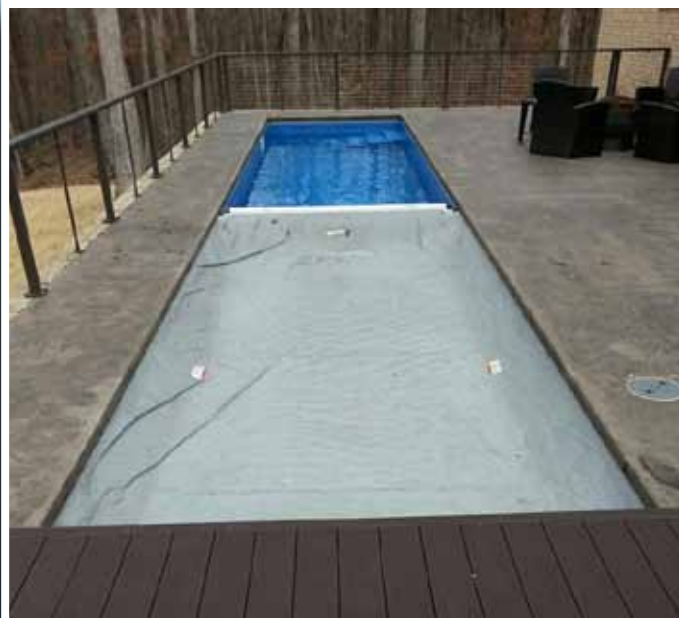

Automatic Covers

Save lives, time, money and resources with an Automatic Pool Cover. With the simple turn of a key, your pool is covered or uncovered in less than a minute. No trash or debris, no unwanted critters, no worry about kids or pets. Is peace of mind for your family.