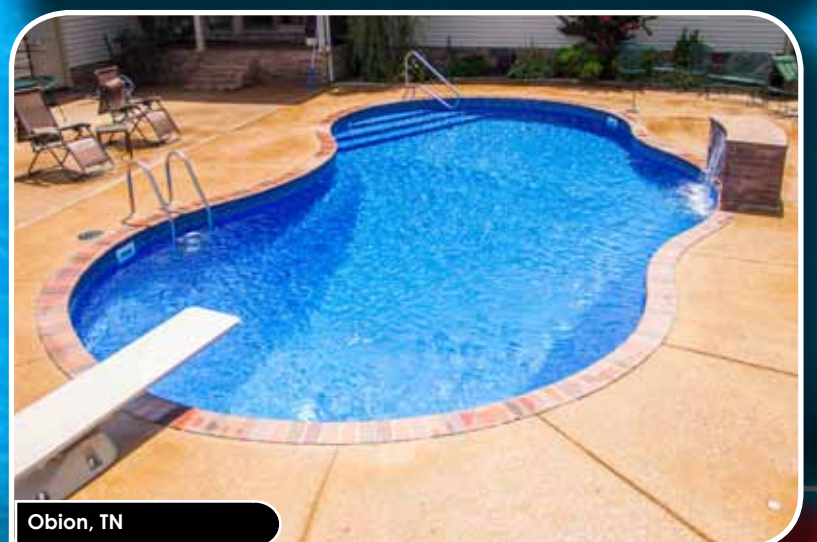

Elke Allen, Clarksville, TN

Medina, TN

Paducah, KY

Selmer, TN

Obion, TN

ROMAN POOLS

Premium Outdoor Living for Busy Families...

For years, a backyard pool has been a place for neighborhood families to splash and play during the summer. But as we visit with pool customers, we are discovering that many families today aren't looking for just a premium pool. Many want to create an outdoor family living area – and extension of their home. The design team at Aloha Pools & Spas can help you design a spring and summer retreat that evolves into a cozy, outdoor den during the cooler months. An Aloha pool is just the beginning.