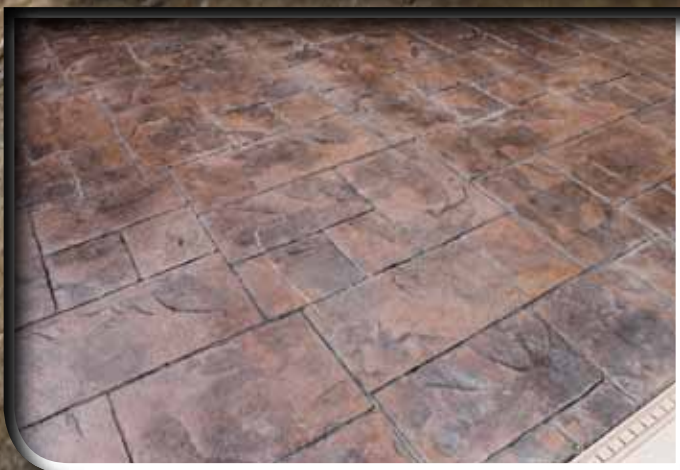

Dive Into Summer Fun...

Custom Dive and Jump Boards also available.

Eco-Jump Board

Prodigy Board

Aloha Classic

This diving set up has a simple design, but is loaded with functionality. The spring base comes standard in white, but can be upgraded to other colors; board upgrades are also available. Platform is powder-coated steel, and is available for use with 6' and 8' boards.