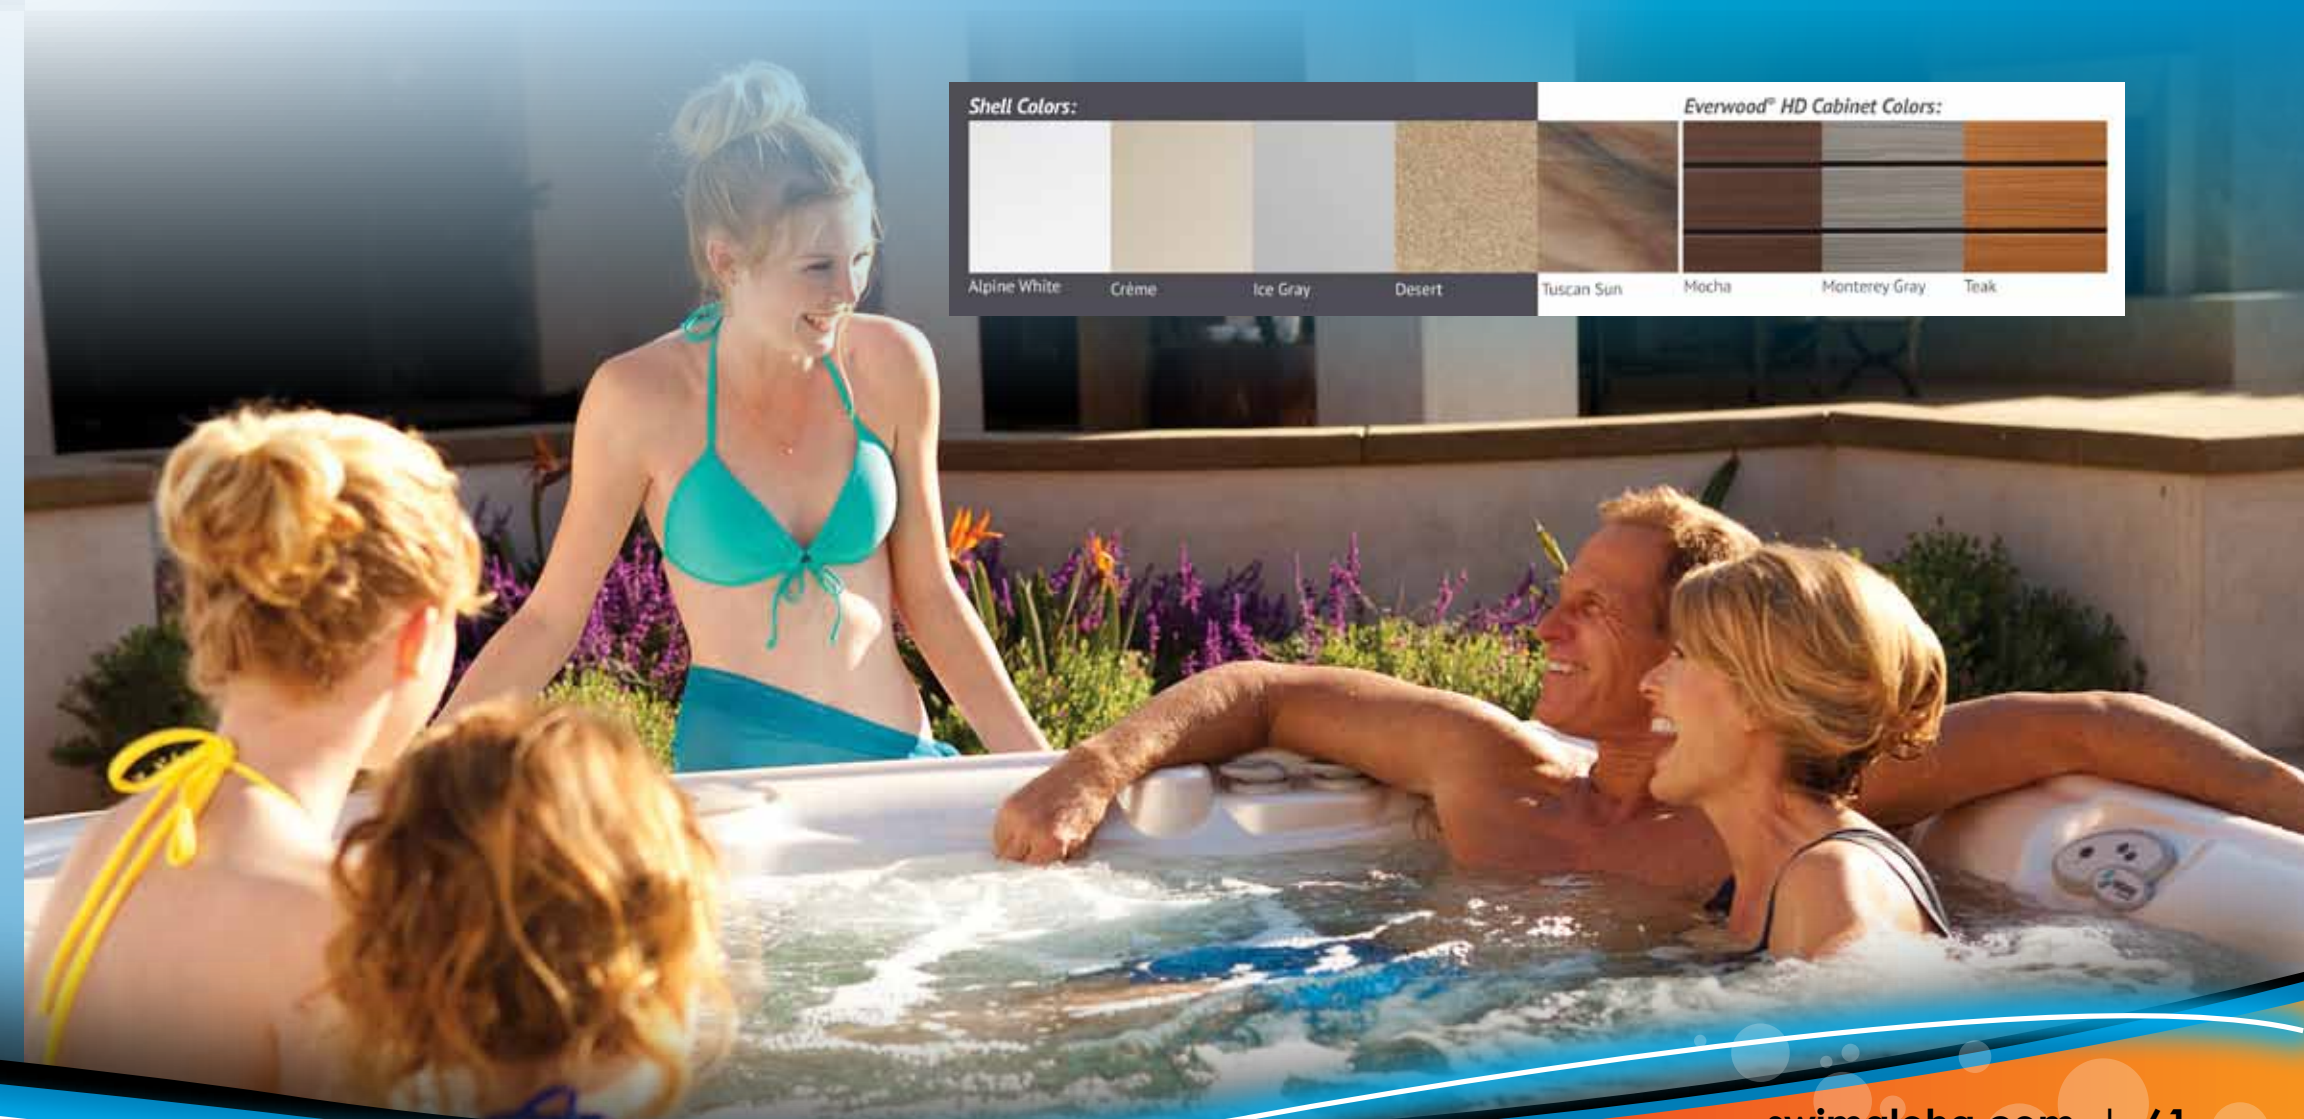

Evening Ambiance

Solid Safety Covers

Pool safety covers are an attractive and functional addition to your pool. This protective barrier keeps everything out of your pool – pets, children, and more. And when it's time to open in the spring, it's comforting to know that clean water with minimum maintenance is waiting for you and your family.

Shell Colors:

Alpine White Crème Ice Gray Desert

Everwood® HD Cabinet Colors:

Tuscan Sun Mocha Monterey Gray Teak

Spas

ACRYLIC OPTIONS

245

Seats: 6-7 Adults
PowerPro Jets: 35
84 in x 84 in x 36 in