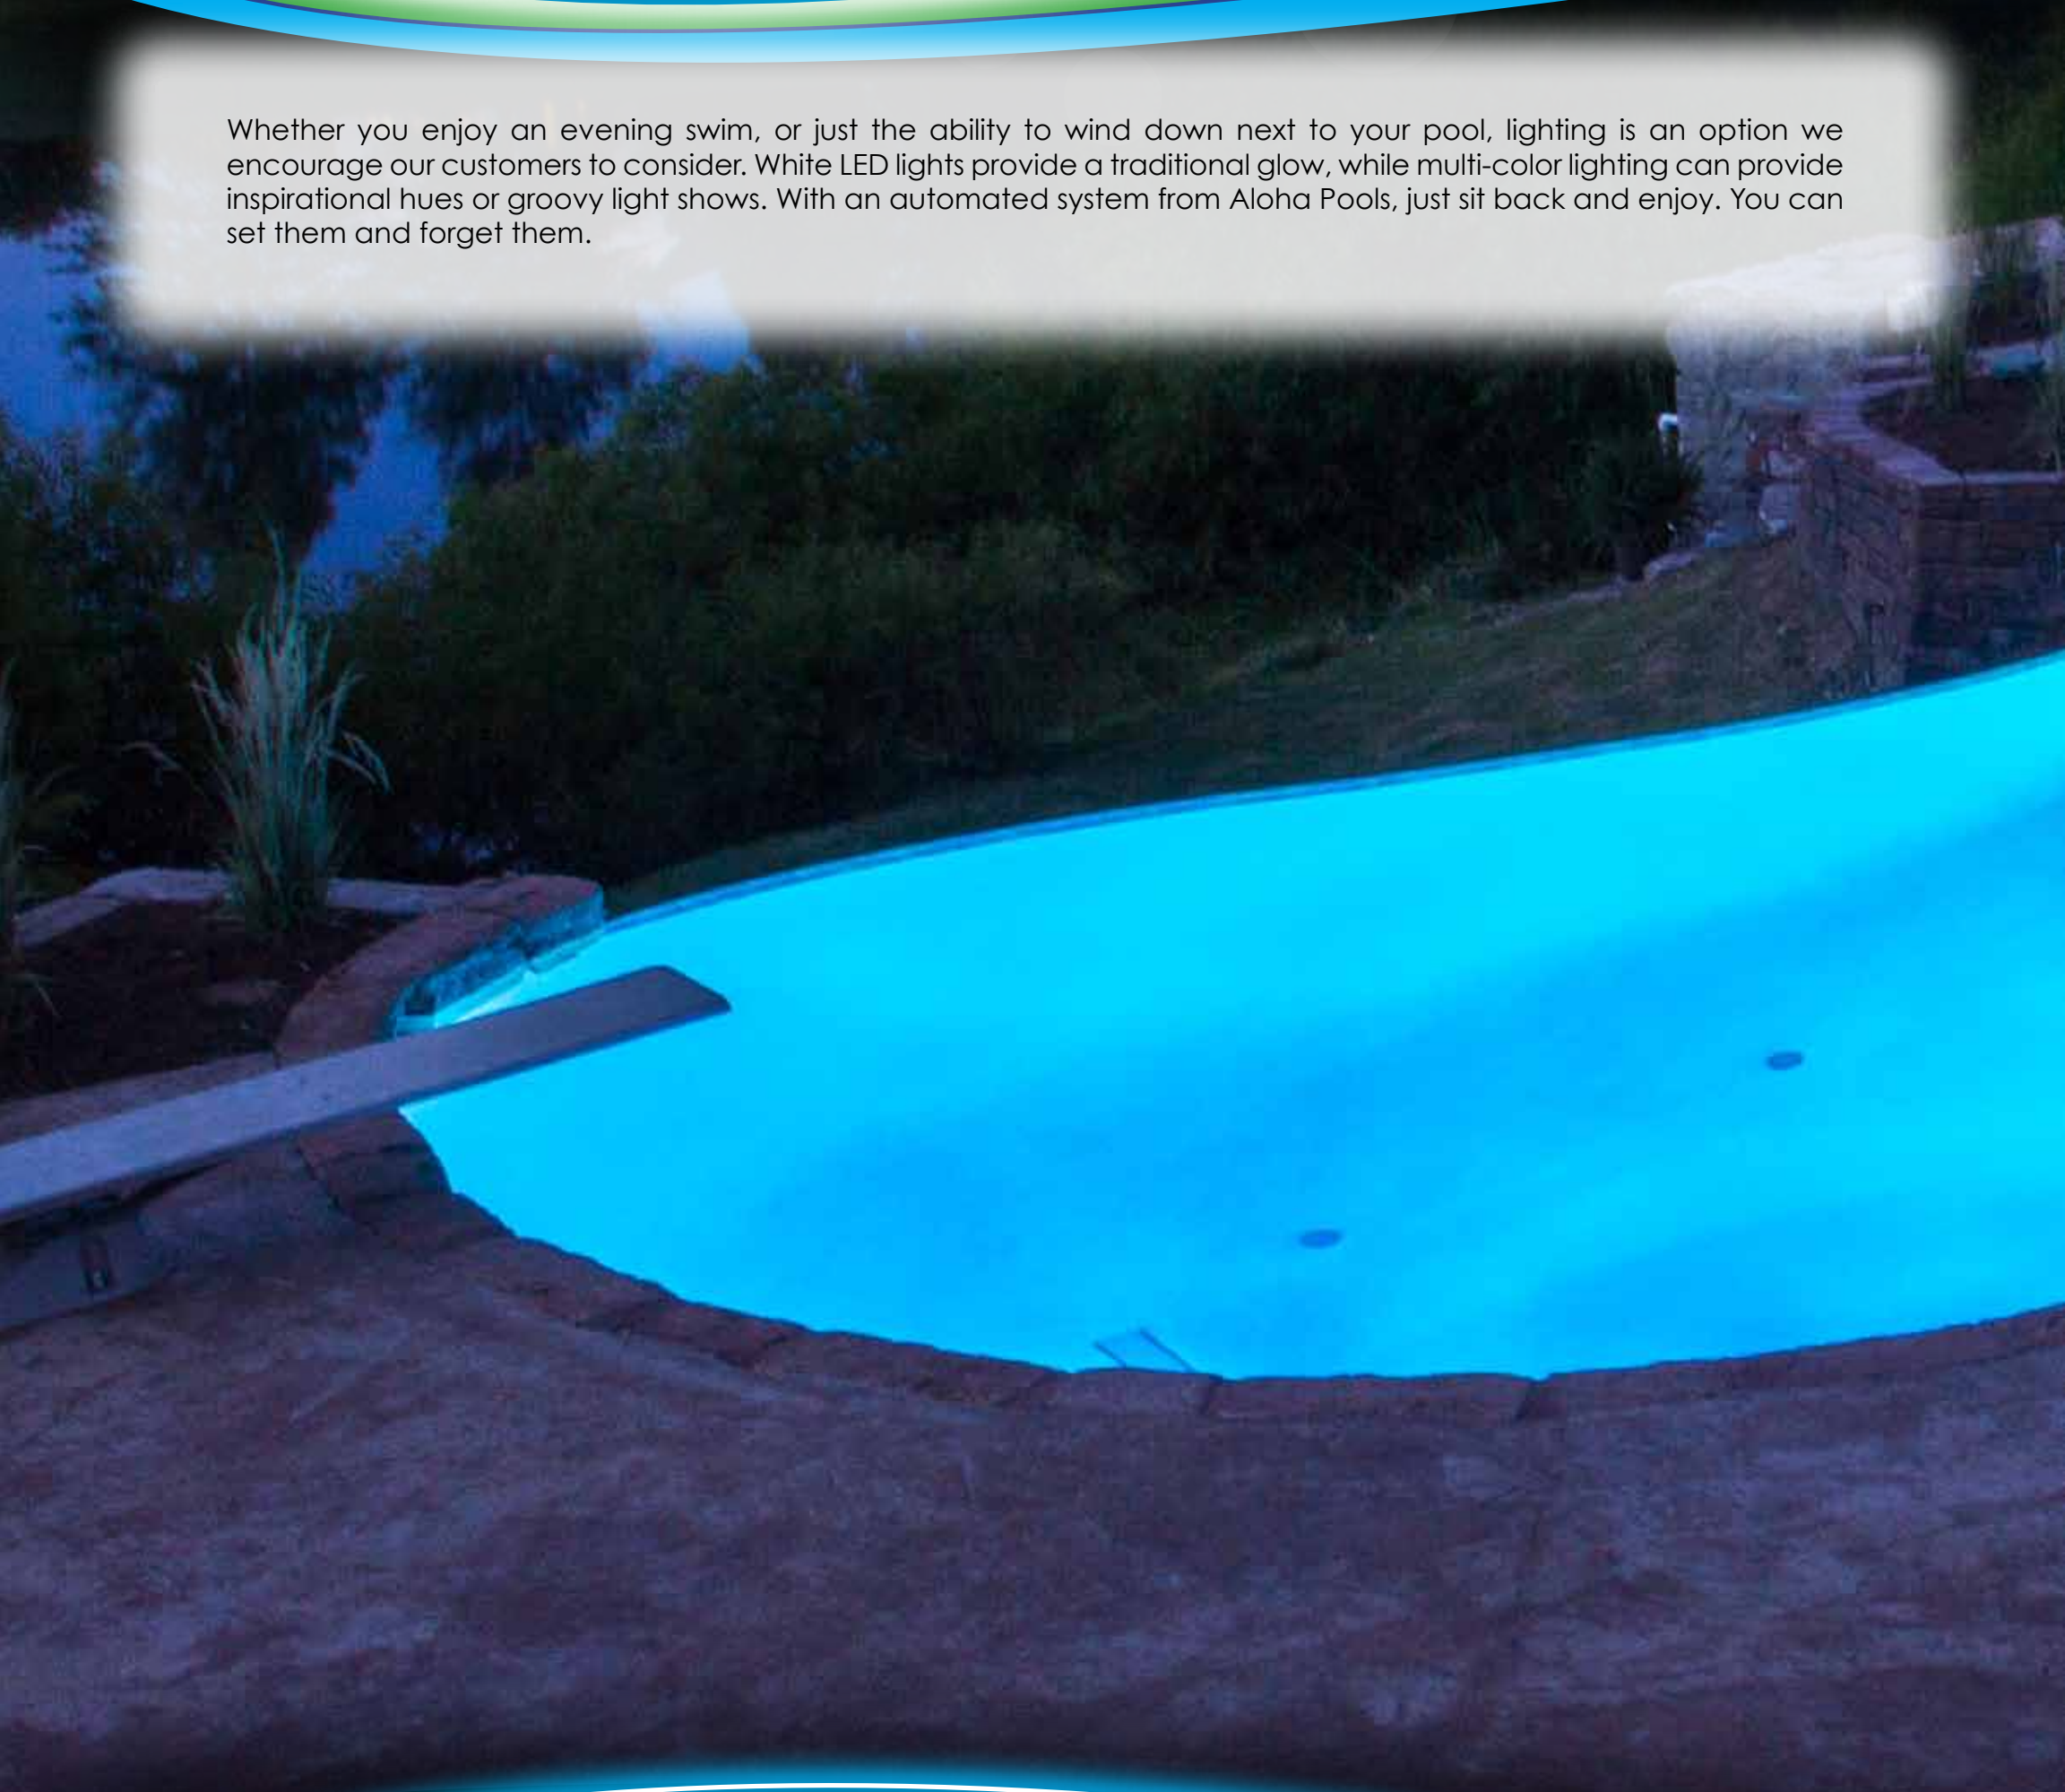

RicoRock®

Having a rock waterfall in your backyard adds a peaceful focus to any pool. RicoRock® is an efficient and affordable way to create a quality artificial rock waterfall. These waterfalls are available in standard styles and are installed using cement mortar for a permanent installation. They have modular pieces so they can be adapted to a variety of settings and are made of concrete for durability. Rico Rock is the faster and better way to build artificial rock waterfalls and they can be installed on all types of pools -- even remodels! Why have a RicoRock® waterfall? Because a pool has to be fun!

Evening Ambiance

Solid Safety Covers

Pool safety covers are an attractive and functional addition to your pool. This protective barrier keeps everything out of your pool – pets, children, and more. And when it's time to open in the spring, it's comforting to know that clean water with minimum maintenance is waiting for you and your family.